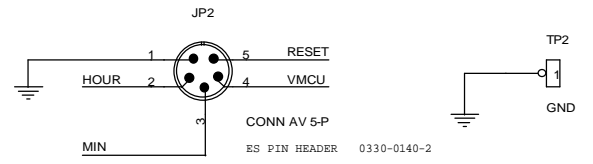

Optional remote set time switch on-off-on

Title		
E21 DIGITAL CLOCK REPLACEMENT		
Size	Document Number	Rev
B	<Doc>	1
Date:	Sunday, April 16, 2023	Sheet 1 of 1

Designed by Wichit Sirichote, (C) 2023