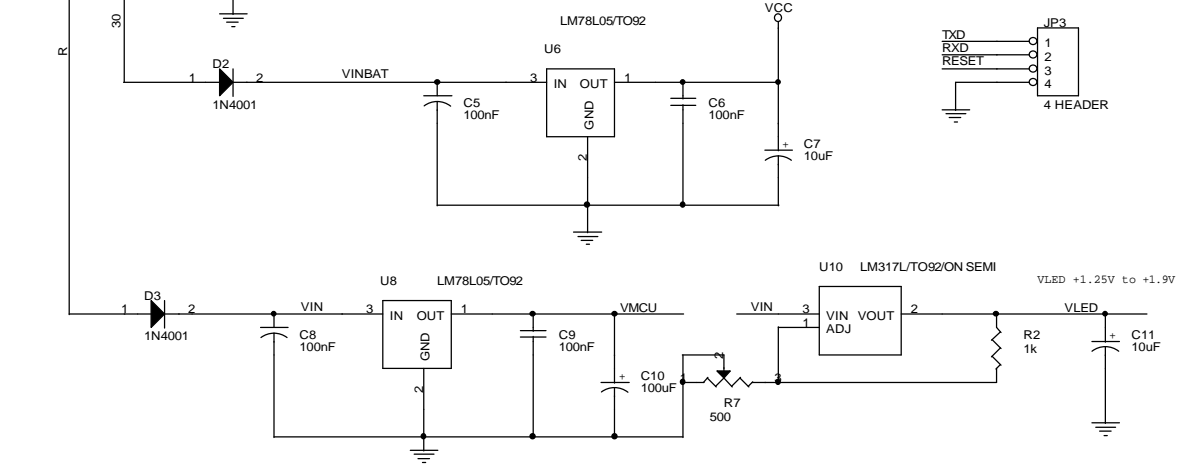

Optional remote set time switch on-off-on

Title		
E21 DIGITAL CLOCK REPLACEMENT		
Size	Document Number	Rev
B	<Doc>	1
Date:	Sunday, April 16, 2023	Sheet 1 of 1

Designed by Wichit Sirichote, (C) 2023