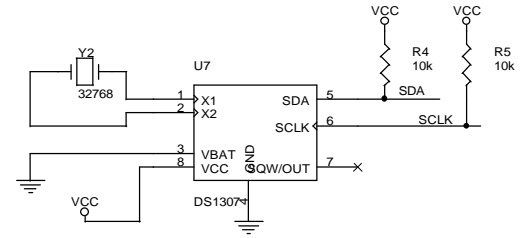

Optional remote set time switch on-off-on

Title		
E21 DIGITAL CLOCK REPLACEMENT		
Size	Document Number	Rev
B	<Doc>	1
Date:	Sunday, April 16, 2023	Sheet 1 of 1

Designed by Wichit Sirichote, (C) 2023