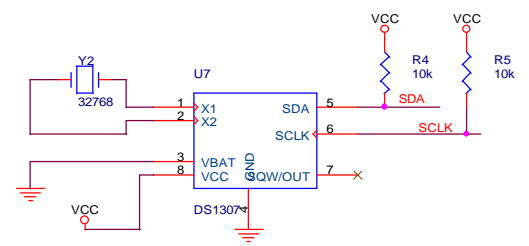

Optional remote set time switch on-off-on

Title		
E21 DIGITAL CLOCK REPLACEMENT		
Size	Document Number	Rev
B	<Doc>	1
Date:	Sunday, January 28, 2024	Sheet 1 of 2

Designed by Wichit Sirichote, (C) 2023