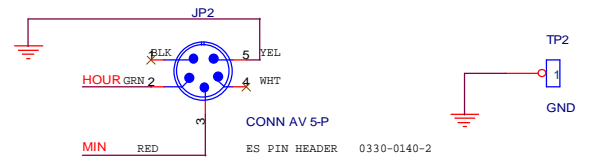

Optional remote set time switch on-off-on

Title		
E21 DIGITAL CLOCK REPLACEMENT		
Size	Document Number	Rev
B	<Doc>	1
Date:	Sunday, January 28, 2024	Sheet 1 of 2

Designed by Wichit Sirichote, (C) 2023